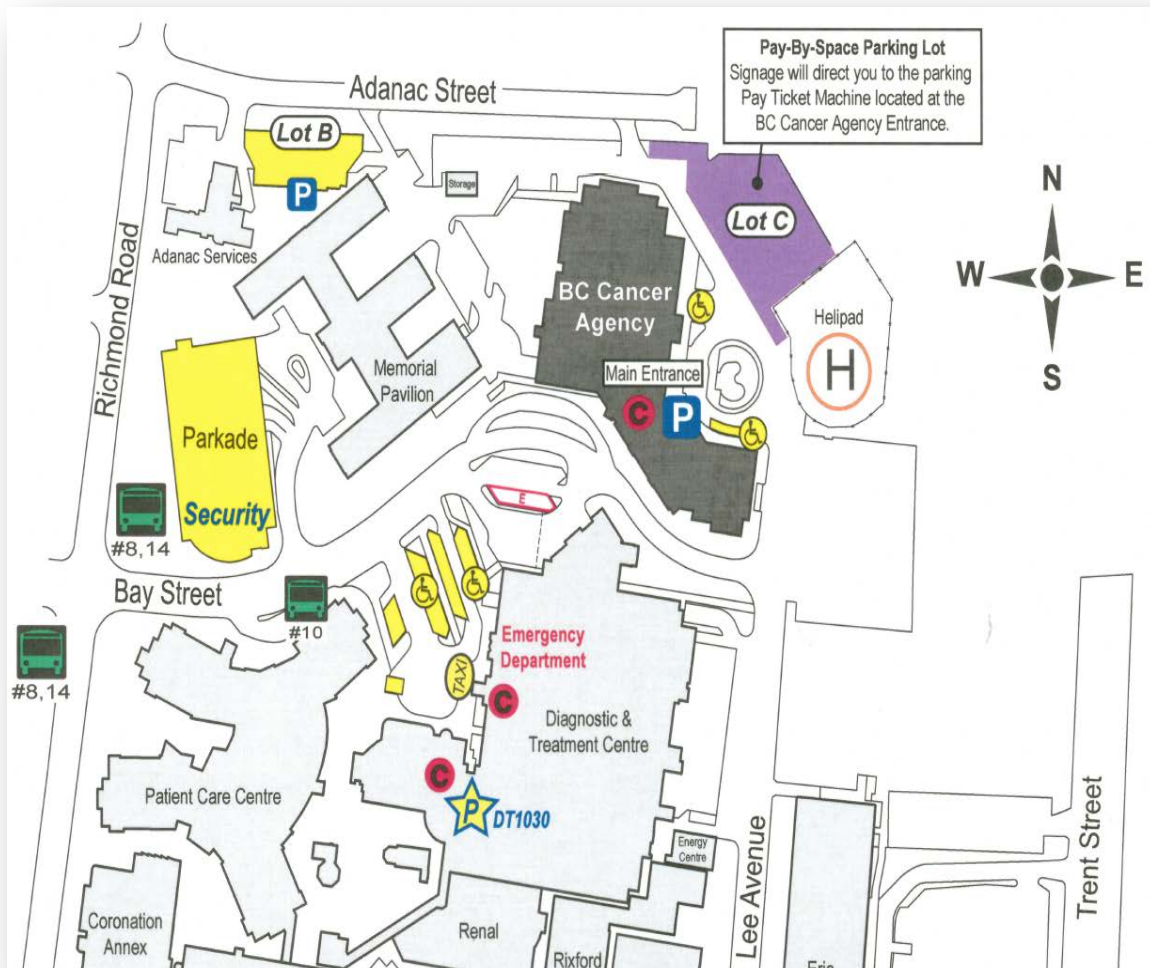

Molecular Imaging and Therapy- PET Scan Parking (Victoria)

BC Cancer – Victoria

2410 Lee Avenue, Victoria BC V8R 6V5

PET Reception: 250-519-5754

Toll-free: 1-800-670-3322

Note: PET/CT scans at BC Cancer – Victoria are done Mon-Fri.